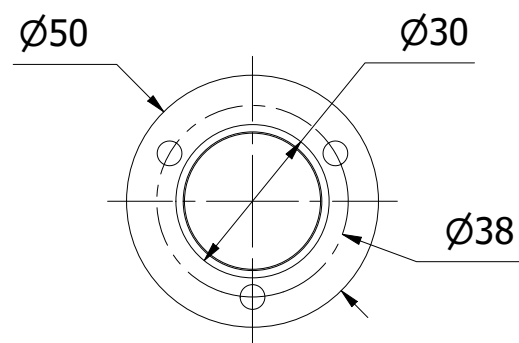

OLDA FS R30 - Bracket for screw fitting of floor socket, round

		A
20-117-1201	OLDA FS R12	Ø13
20-117-1501	OLDA FS R15	Ø16

mounting guide - external fitting drawing