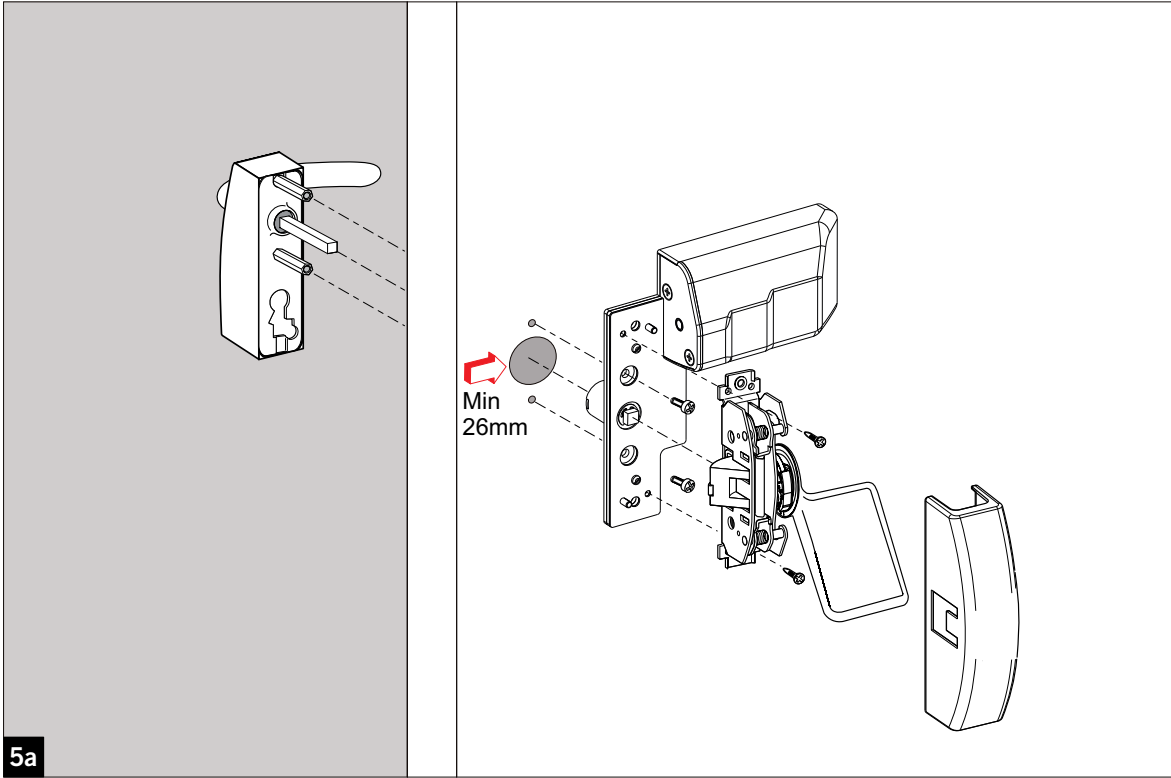

PHM External