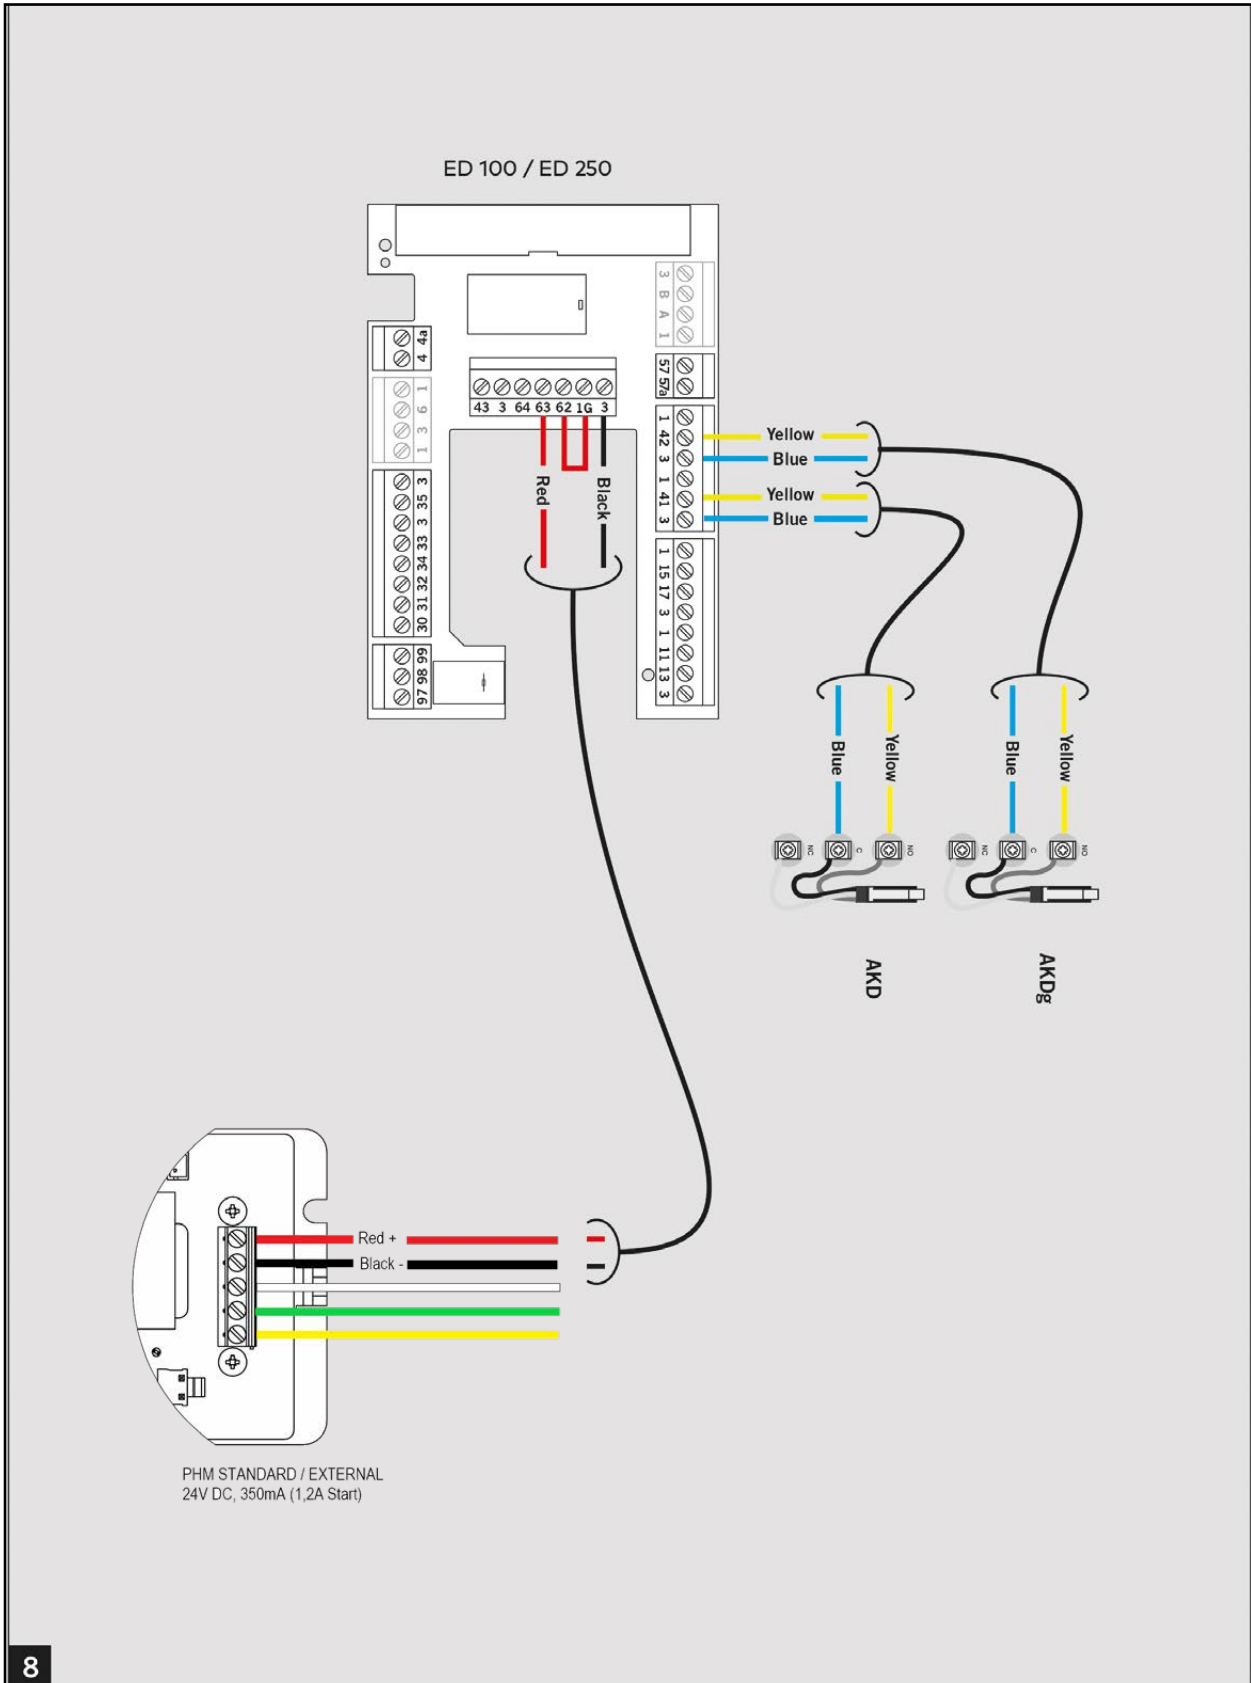

This mounting instruction is valid for the following products	Art.no
PHM Motor Standard, left, Silver RAL 9006	7030000028090
PHM Motor Standard, right, Silver RAL 9006	7030000028091
PHM Motor Standard, left, White RAL 9016	7030000028092
PHM Motor Standard, right, White RAL 9016	7030000028093
PHM Motor Standard, left, Black RAL 9005	7030000028643
PHM Motor Standard, right, Black RAL 9005	7030000028644
PHM Motor External, left, Silver RAL 9006	7030000028094
PHM Motor External, right, Silver RAL 9006	7030000028095
PHM Motor External, left, White RAL 9016	7030000028096
PHM Motor External, right, White RAL 9016	7030000028097
PHM Motor External, left, Black RAL 9005	7030000028645
PHM Motor External, right, Black RAL 9005	7030000028646
PHM Cover, left, Silver RAL 9006	7030000028098
PHM Cover, right, Silver RAL 9006	7030000028099
PHM Cover, left, White RAL 9016	7030000028100
PHM Cover, right, White RAL 9016	7030000028101
PHM Cover, left, Black RAL 9005	7030000028647
PHM Cover, right, Black RAL 9005	7030000028648
PHM Plates for PHX, Silver RAL 9006	7030000028102
PHM Plates for PHX, White RAL 9016	7030000028103
PHM Plates for PHX, Black RAL 9005	7030000028649
PHM Plate for PHB, Silver RAL 9006	7030000028104
PHM Plate for PHB, White RAL 9016	7030000028105
PHM Plate for PHB, Black RAL 9005	7030000028650
PHM Plate for PHA, Silver RAL 9006	7030000028106
PHM Plate for PHA, White RAL 9016	7030000028107
PHM Plate for PHA, Black RAL 9005	7030000028651
PHM Plates for Shoot Bolts, Silver RAL 9006	7030000028108
PHM Plates for Shoot Bolts, White RAL 9016	7030000028109
PHM Plates for Shoot Bolts, Black RAL 9005	7030000028652