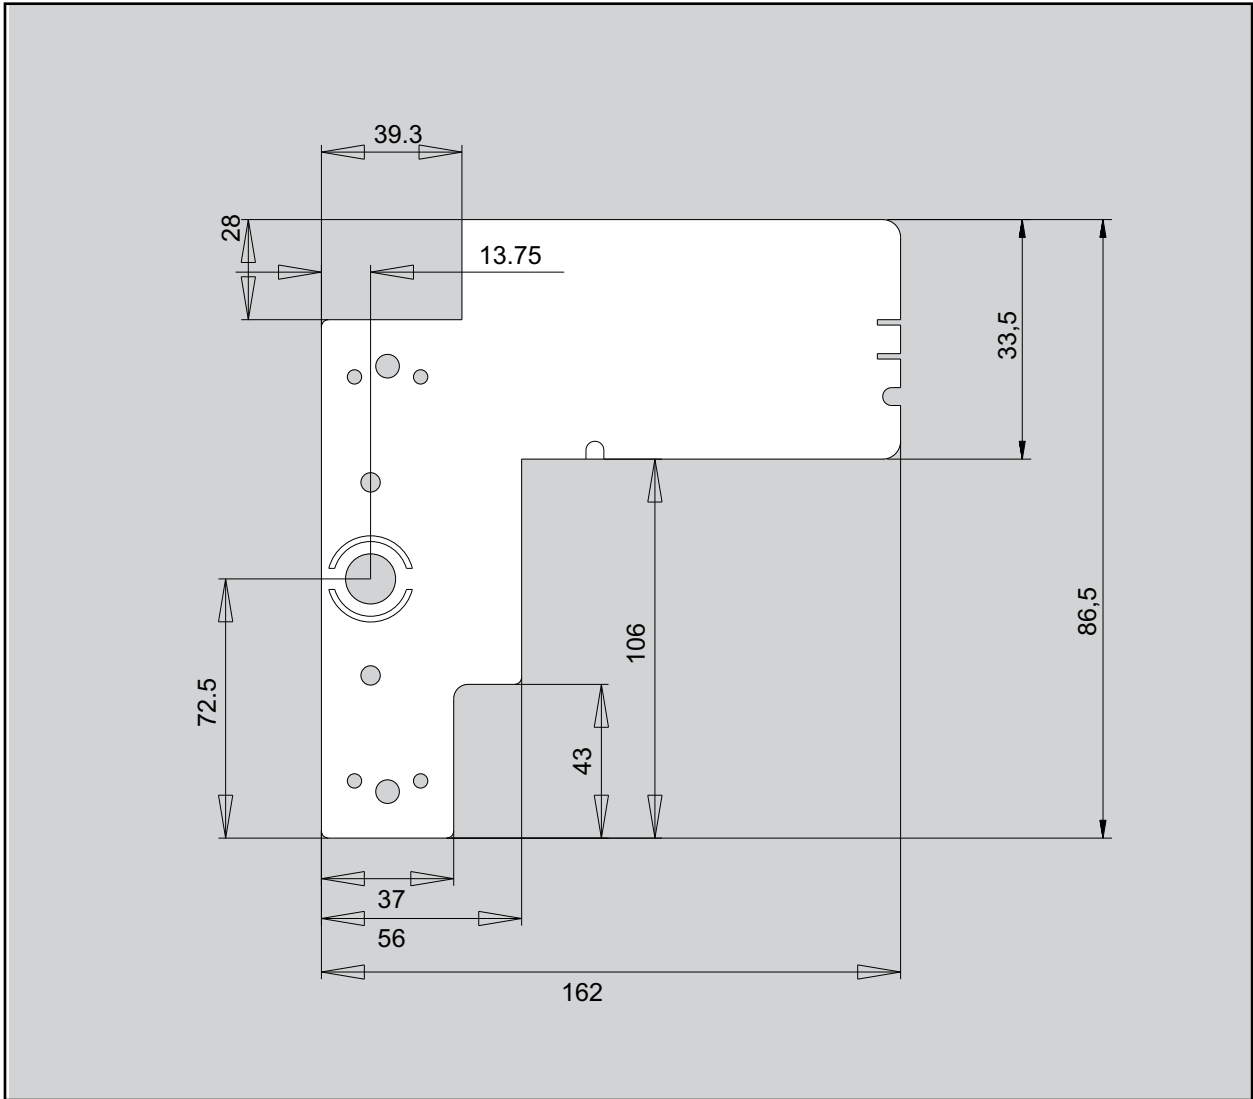

This mounting instruction is valid for the following products	Art.no
PHM Motor Standard, left, Silver RAL 9006	7030000028090
PHM Motor Standard, right, Silver RAL 9006	7030000028091
PHM Motor Standard, left, White RAL 9016	7030000028092
PHM Motor Standard, right, White RAL 9016	7030000028093
PHM Motor Standard, left, Black RAL 9005	7030000028643
PHM Motor Standard, right, Black RAL 9005	7030000028644
PHM Motor External, left, Silver RAL 9006	7030000028094
PHM Motor External, right, Silver RAL 9006	7030000028095
PHM Motor External, left, White RAL 9016	7030000028096
PHM Motor External, right, White RAL 9016	7030000028097
PHM Motor External, left, Black RAL 9005	7030000028645
PHM Motor External, right, Black RAL 9005	7030000028646
PHM Cover, left, Silver RAL 9006	7030000028098
PHM Cover, right, Silver RAL 9006	7030000028099
PHM Cover, left, White RAL 9016	7030000028100
PHM Cover, right, White RAL 9016	7030000028101
PHM Cover, left, Black RAL 9005	7030000028647
PHM Cover, right, Black RAL 9005	7030000028648
PHM Plates for PHX, Silver RAL 9006	7030000028102
PHM Plates for PHX, White RAL 9016	7030000028103
PHM Plates for PHX, Black RAL 9005	7030000028649
PHM Plate for PHB, Silver RAL 9006	7030000028104
PHM Plate for PHB, White RAL 9016	7030000028105
PHM Plate for PHB, Black RAL 9005	7030000028650
PHM Plate for PHA, Silver RAL 9006	7030000028106
PHM Plate for PHA, White RAL 9016	7030000028107
PHM Plate for PHA, Black RAL 9005	7030000028651
PHM Plates for Shoot Bolts, Silver RAL 9006	7030000028108
PHM Plates for Shoot Bolts, White RAL 9016	7030000028109
PHM Plates for Shoot Bolts, Black RAL 9005	7030000028652