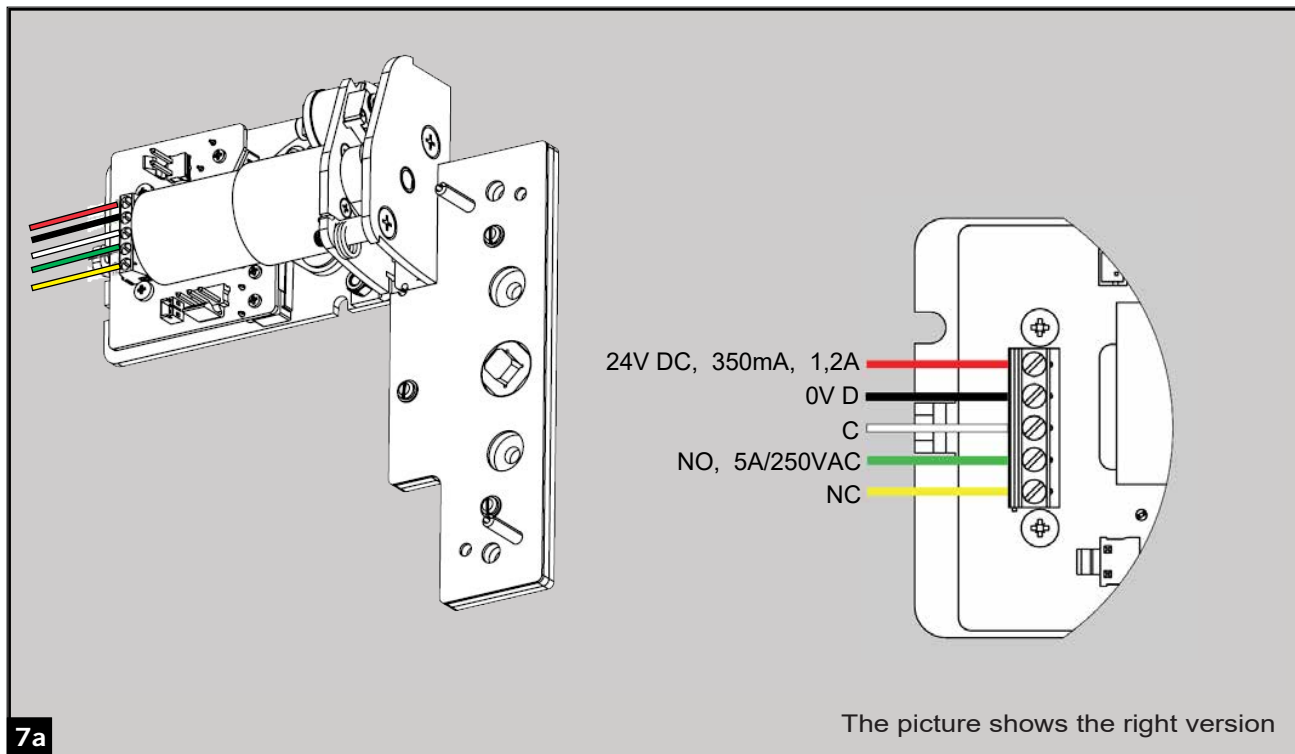

PHM Standard / External