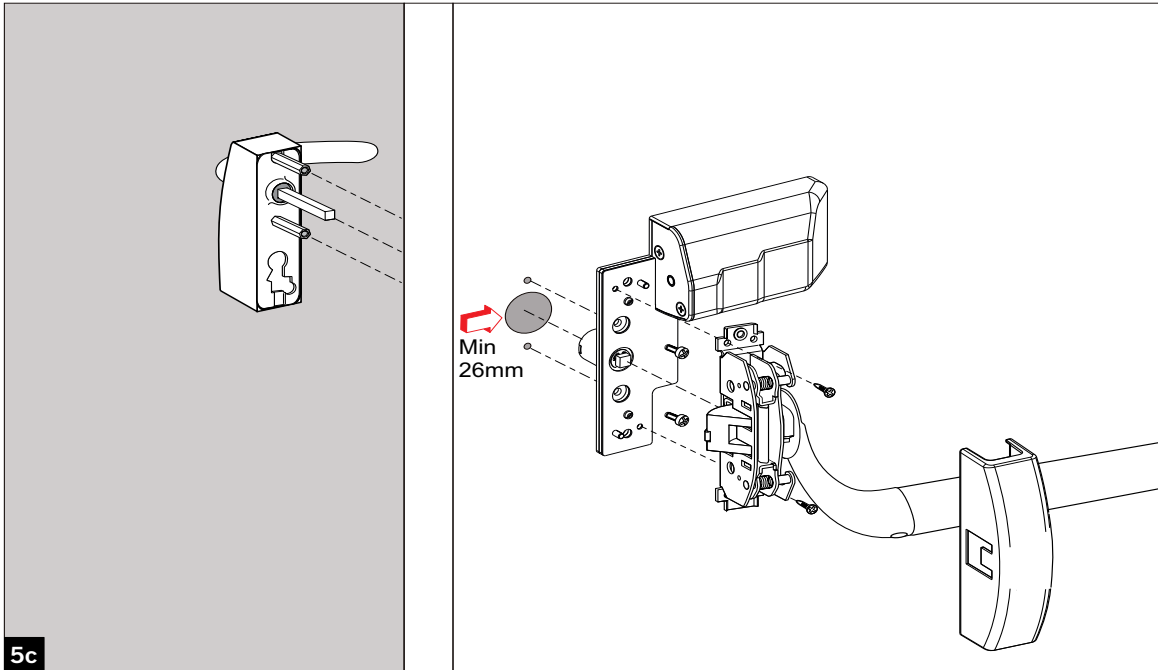

PHM External