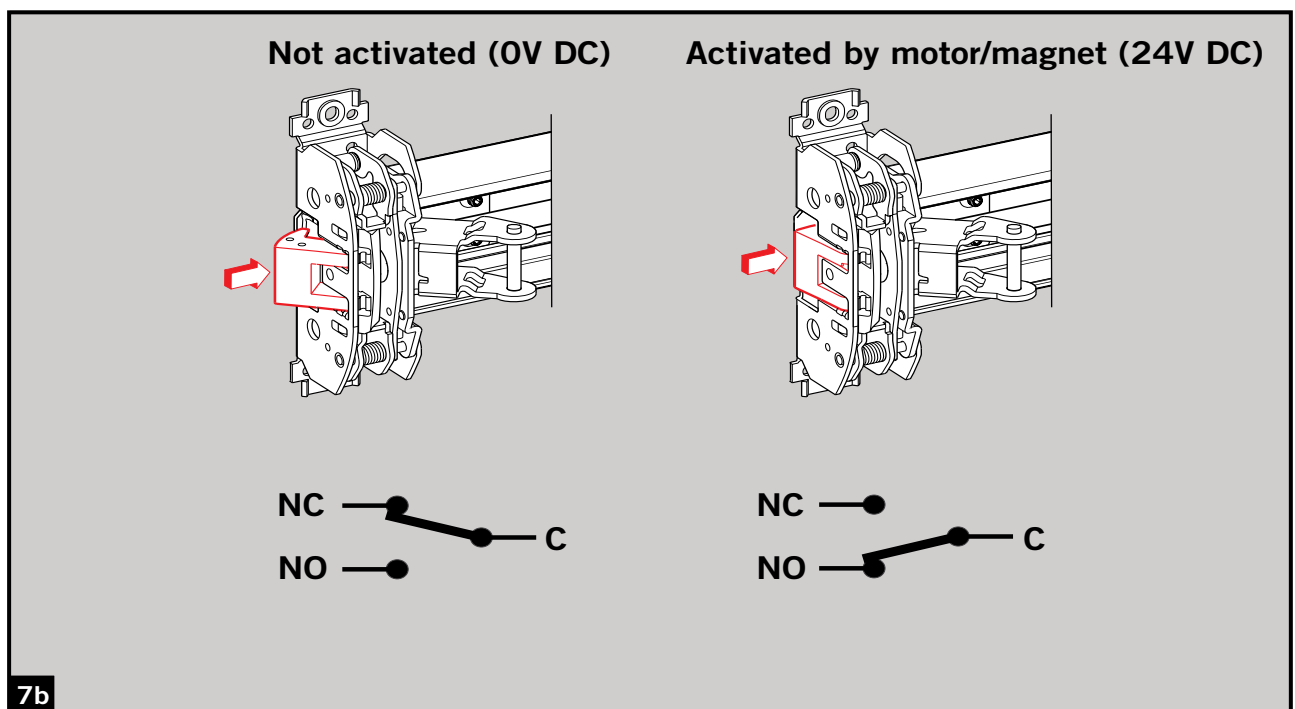

PHM Standard / External