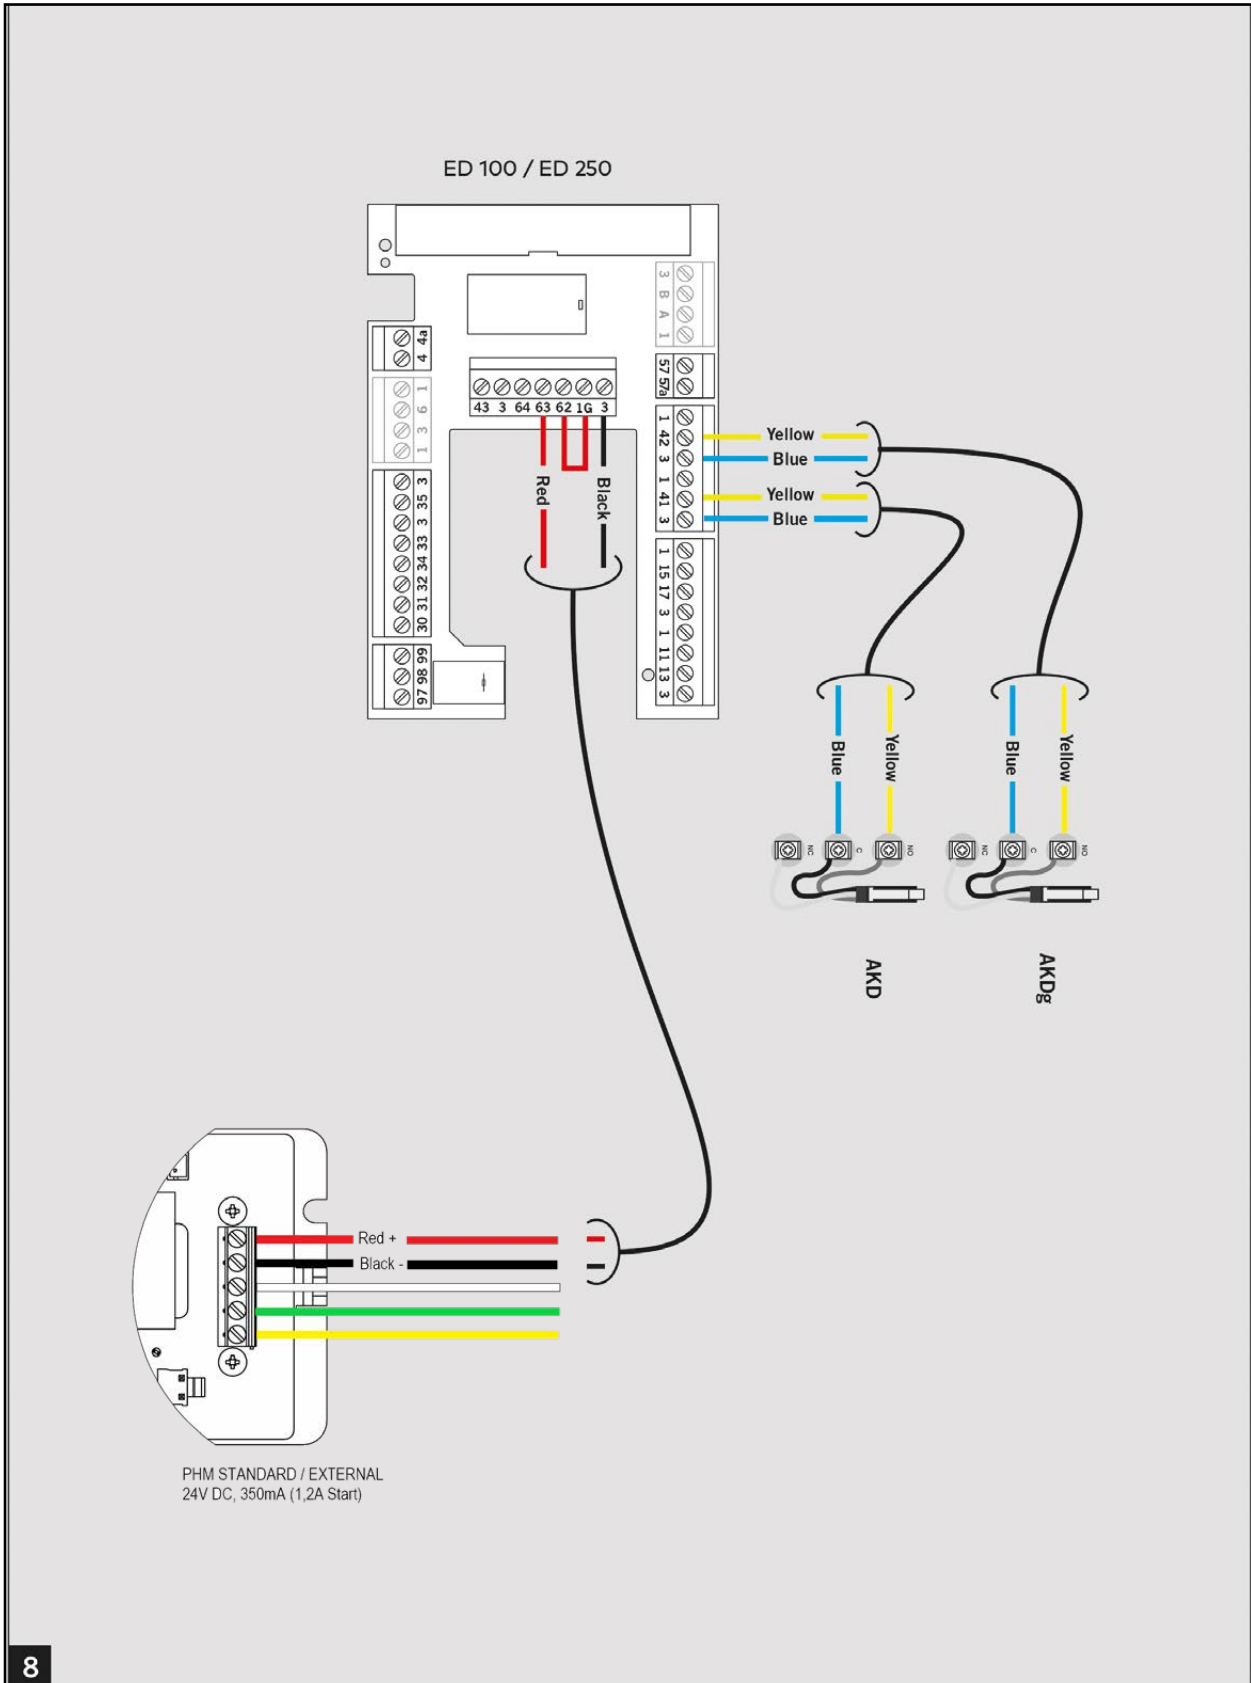

# PHM Standard / External VS ED 100/250

<b>This mounting instruction is valid for the following products</b>	<b>Art.no</b>
PHM Motor Standard, left, Silver RAL 9006	7030000028090
PHM Motor Standard, right, Silver RAL 9006	7030000028091
PHM Motor Standard, left, White RAL 9016	7030000028092
PHM Motor Standard, right, White RAL 9016	7030000028093
PHM Motor External, left, Silver RAL 9006	7030000028094
PHM Motor External, right, Silver RAL 9006	7030000028095
PHM Motor External, left, White RAL 9016	7030000028096
PHM Motor External, right, White RAL 9016	7030000028097
PHM Cover, left, Silver RAL 9006	7030000028098
PHM Cover, right, Silver RAL 9006	7030000028099
PHM Cover, left, White RAL 9016	7030000028100
PHM Cover, right, White RAL 9016	7030000028101
PHM Plates for PHX, Silver RAL 9006	7030000028102
PHM Plates for PHX, White RAL 9016	7030000028103
PHM Plate for PHB, Silver RAL 9006	7030000028104
PHM Plate for PHB, White RAL 9016	7030000028105
PHM Plate for PHA, Silver RAL 9006	7030000028106
PHM Plate for PHA, White RAL 9016	7030000028107
PHM Plates for Shoot Bolts, Silver RAL 9006	7030000028108
PHM Plates for Shoot Bolts, White RAL 9016	7030000028109