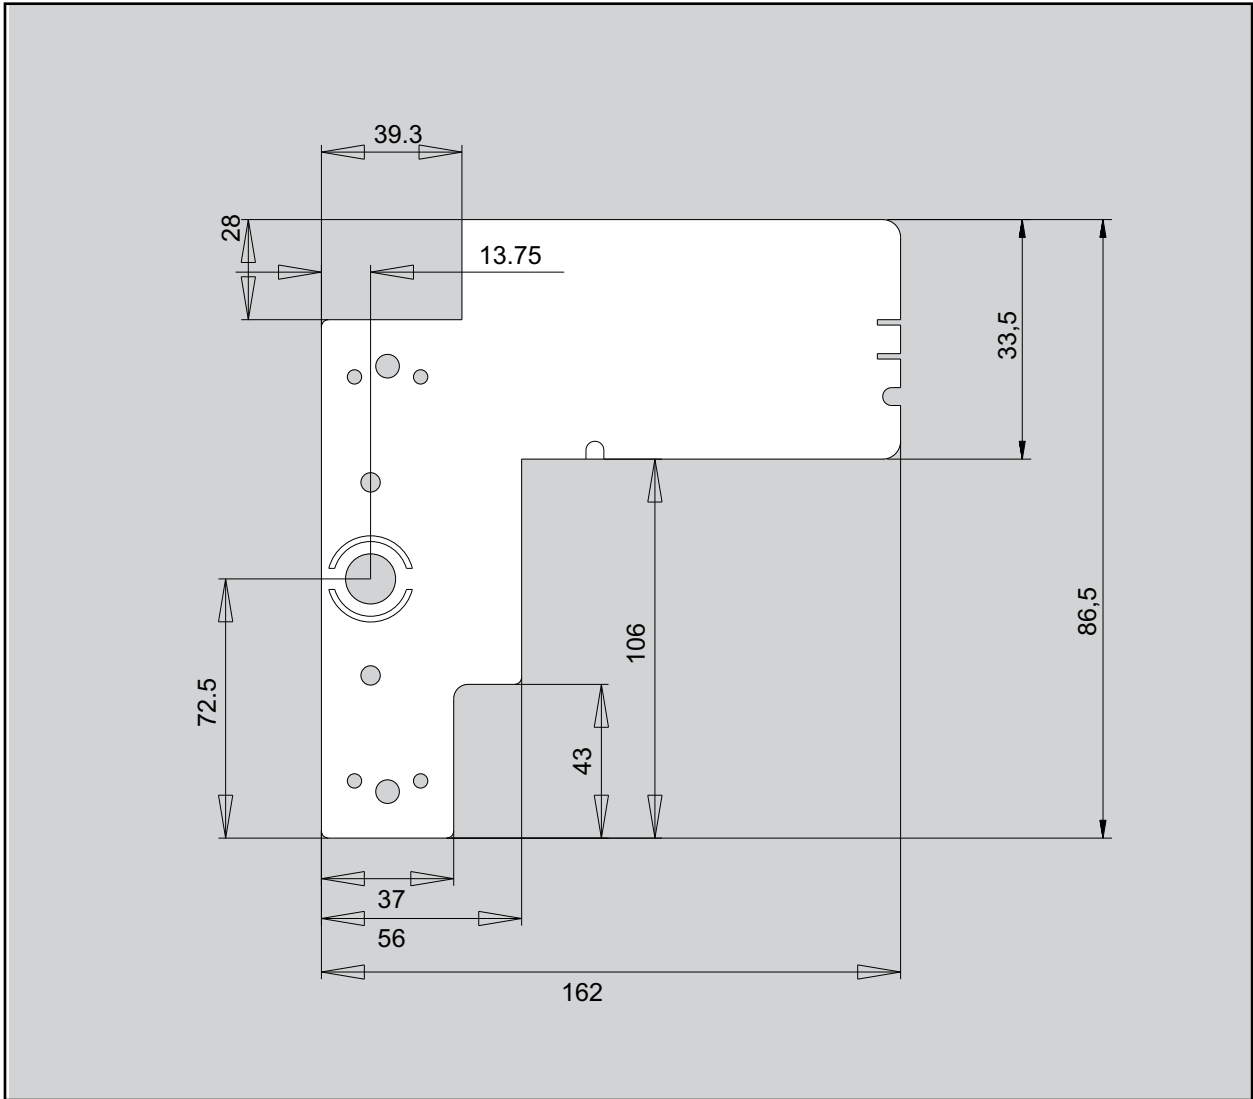

# PHM Standard / External VS ED 100/250

<b>This mounting instruction is valid for the following products</b>	<b>Art.no</b>
PHM Motor Standard, left, Silver RAL 9006	7030000028090
PHM Motor Standard, right, Silver RAL 9006	7030000028091
PHM Motor Standard, left, White RAL 9016	7030000028092
PHM Motor Standard, right, White RAL 9016	7030000028093
PHM Motor External, left, Silver RAL 9006	7030000028094
PHM Motor External, right, Silver RAL 9006	7030000028095
PHM Motor External, left, White RAL 9016	7030000028096
PHM Motor External, right, White RAL 9016	7030000028097
PHM Cover, left, Silver RAL 9006	7030000028098
PHM Cover, right, Silver RAL 9006	7030000028099
PHM Cover, left, White RAL 9016	7030000028100
PHM Cover, right, White RAL 9016	7030000028101
PHM Plates for PHX, Silver RAL 9006	7030000028102
PHM Plates for PHX, White RAL 9016	7030000028103
PHM Plate for PHB, Silver RAL 9006	7030000028104
PHM Plate for PHB, White RAL 9016	7030000028105
PHM Plate for PHA, Silver RAL 9006	7030000028106
PHM Plate for PHA, White RAL 9016	7030000028107
PHM Plates for Shoot Bolts, Silver RAL 9006	7030000028108
PHM Plates for Shoot Bolts, White RAL 9016	7030000028109