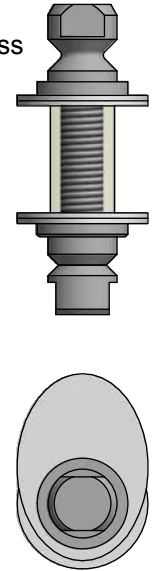

ROCA

Drilled holes in glass
Ø14mm

Attachment set for glass
932087
932088
932089

L110mm
For door thickness 8 - 75mm

Attachment set for glass and metal doors
932092

Note: The chamfers small point to each other.