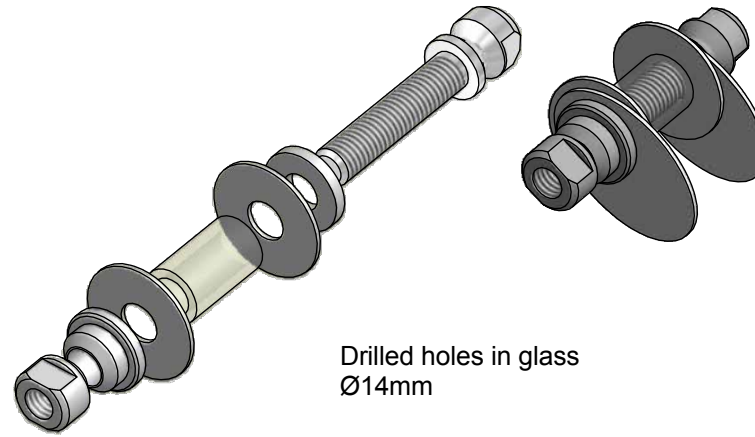

ROCA

Drilled holes in glass
Ø14mm

Attachment set for glass
932087
932088
932089

L110mm
For door thickness 8 - 75mm

Attachment set for glass and metal doors
932092

Note: The chamfers small point to each other.