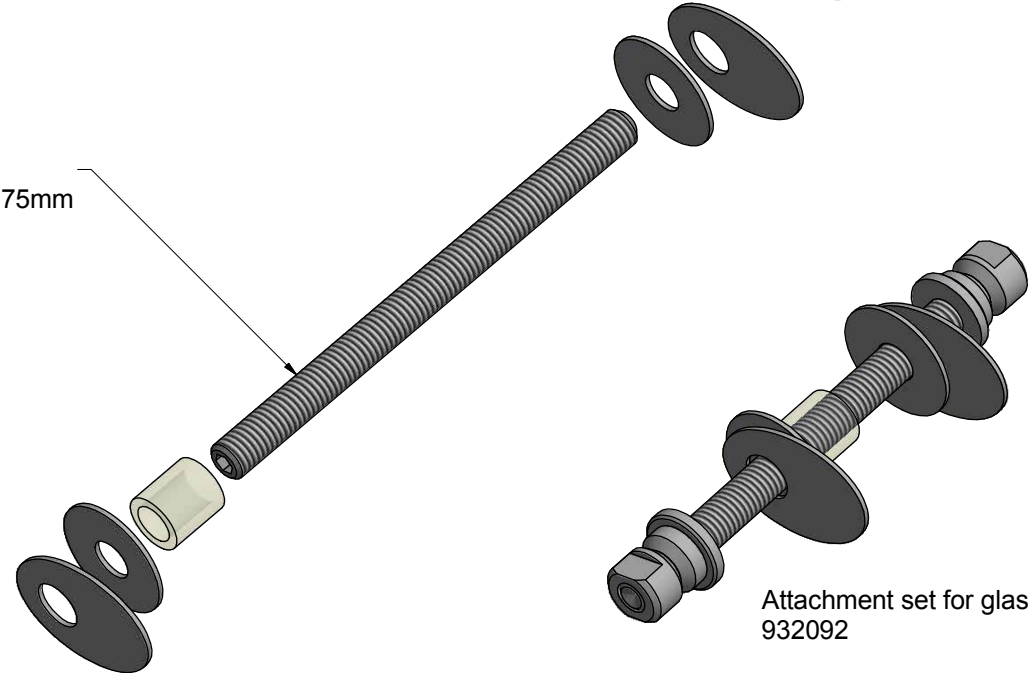

ROCA

Drilled holes in glass
Ø14mm

Attachment set for glass
932087
932088
932089

L110mm
For door thickness 8 - 75mm

Attachment set for glass and metal doors
932092

Note: The chamfers small point to each other.