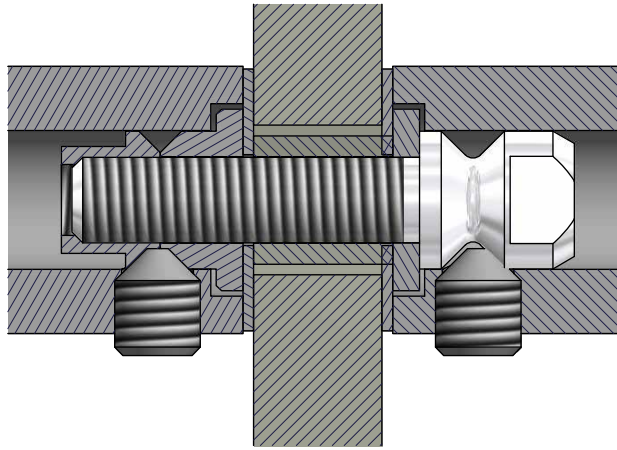

ROCA

Drilled holes in glass
Ø14mm

Attachment set for glass
932087
932088
932089

L110mm
For door thickness 8 - 75mm

Attachment set for glass and metal doors
932092

Note: The chamfers small point to each other.