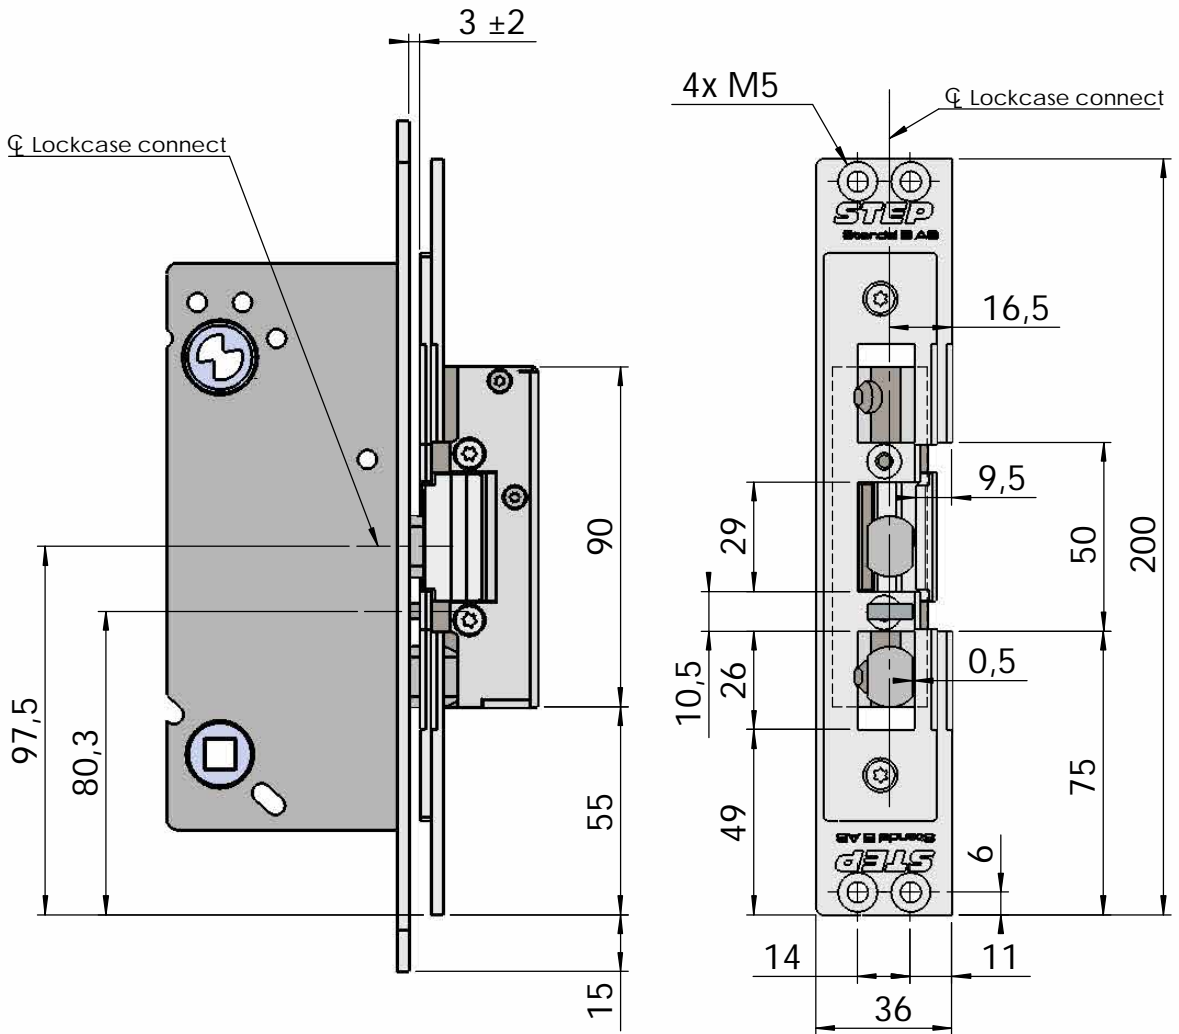

Montering för Connect

This document shall not be copied without owners written allowance and its content shall not be exposed for third part nor be used for unauthorized purpose.

Owner
Stendals EI AB

Title/Description
**STEP 40 med plan stolpe plös 9,5mm
Montering för Connect**

Drawing no. **ST4040**

Scale **1:2**