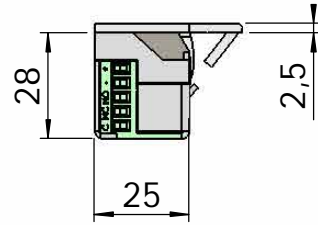

Montering för Modul

This document shall not be copied without owners written allowance and its content shall not be exposed for third part nor be used for unauthorized purpose.

Owner
Stendals EI AB

Title/Description
**STEP 40 med plan stolpe plös 17mm
Montering för Modul**

Drawing no.
ST4007

Scale
1:2