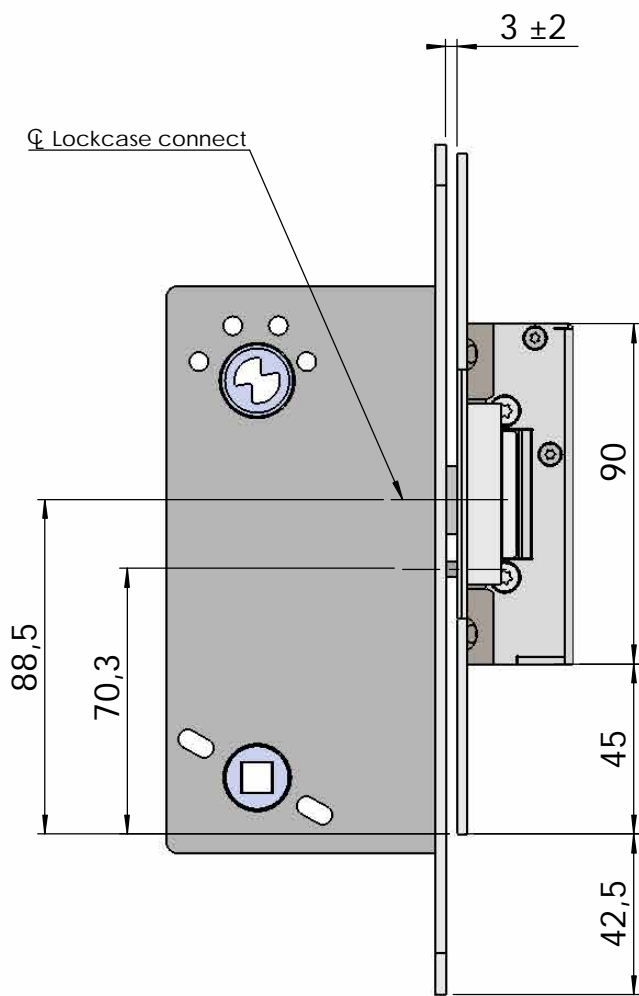

Montering för Modul

This document shall not be copied without owners written allowance and its content shall not be exposed for third part nor be used for unauthorized purpose.

Owner
Stendals EI AB

Title/Description
**STEP 40 med plan stolpe plös 17mm
Montering för Modul**

Drawing no.
ST4007

Scale
1:2