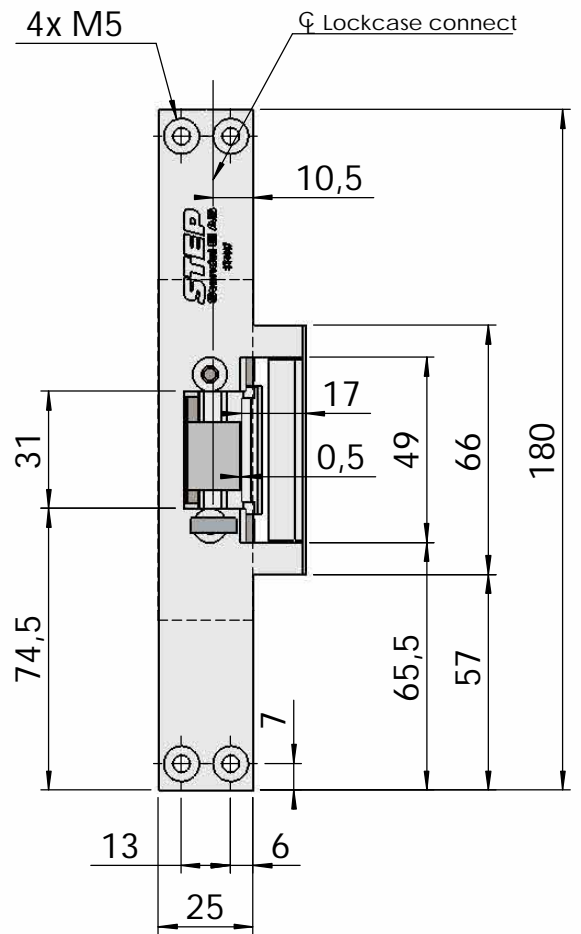

Montering för Modul

This document shall not be copied without owners written allowance and its content shall not be exposed for third part nor be used for unauthorized purpose.

Owner
Stendals EI AB

Title/Description
**STEP 40 med plan stolpe plös 17mm
Montering för Modul**

Drawing no.
ST4007

Scale
1:2