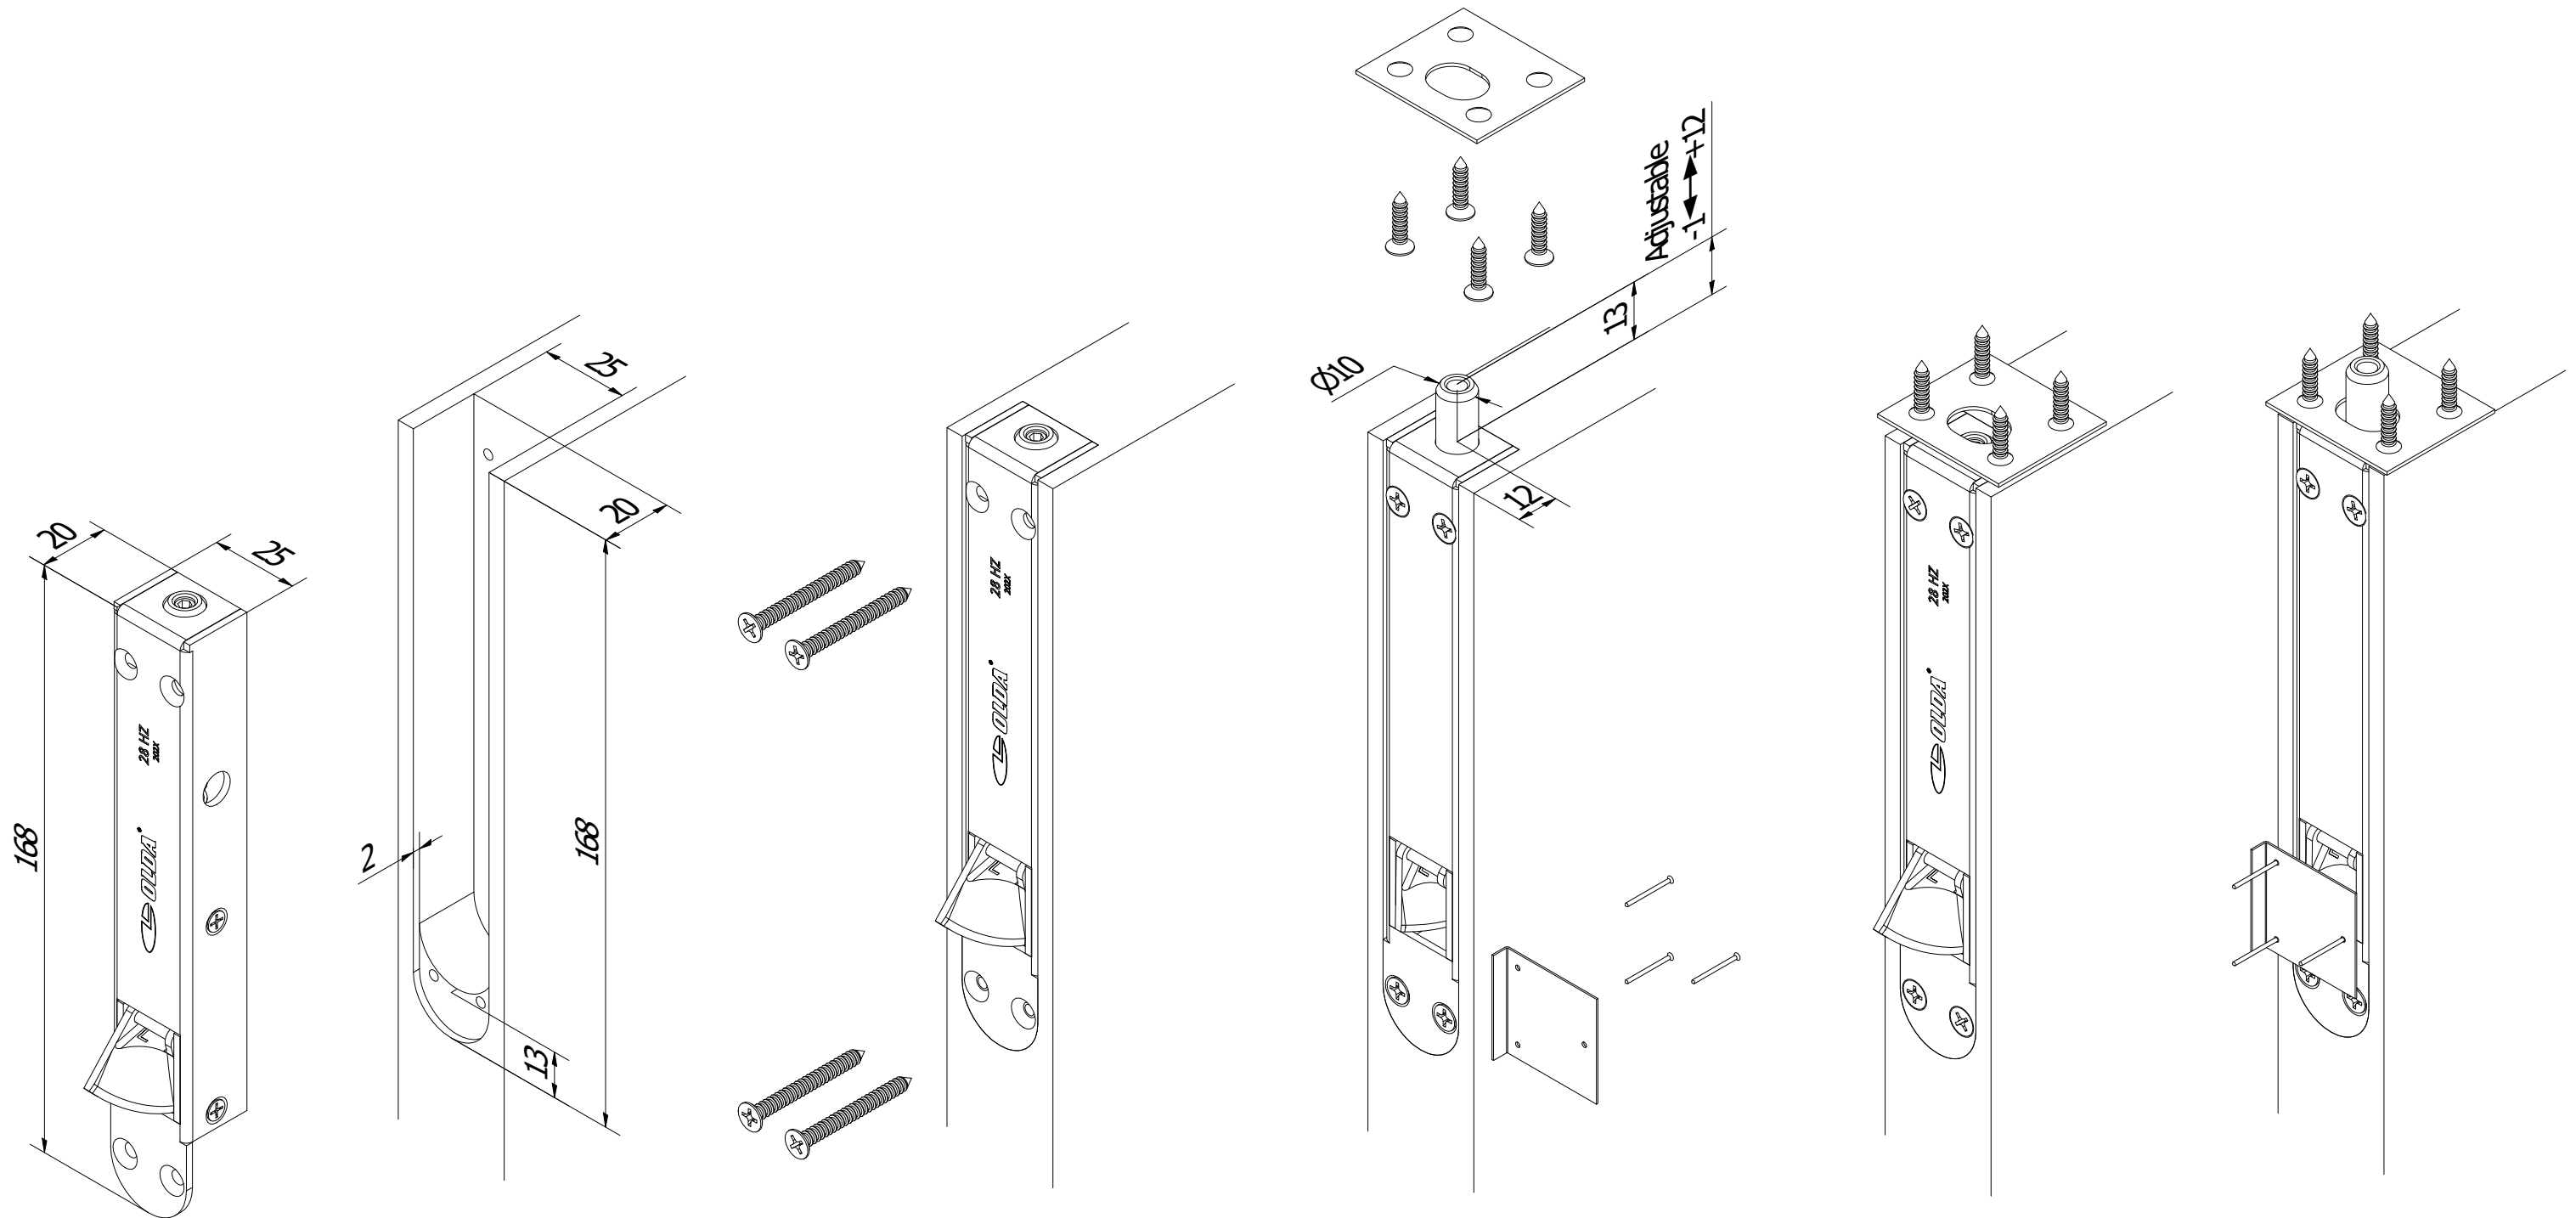

OLDA 28 HZ - type 1 - automatic flush bolt

mounting guide - internal fitting drawing

10-028-1000	A	2021-04-14
-------------	---	------------